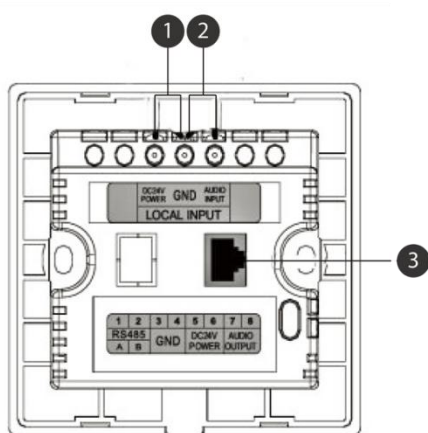

This wall controller enables users to adjust volume, select music sources, mute audio, and route local audio input directly into the public address system. It supports seamless integration with the audio matrix system and allows multiple control points across different zones.

#### Features

- Wall-mounted touch control panel for multi-zone PA system operation.
- Tempered glass front panel available in black or white finish.
- Intuitive control of volume, music source selection, and audio mute functions.
- Supports local audio input routing into the main PA system.
- Direct local audio connection via external input interface.
- Compatible with audio matrix system for centralized control.
- One matrix system supports up to 5 wall-mounted control panels.
- One control panel can be assigned per zone for distributed operation.

## Specifications

Model	MAG505S
Power Supply	24VDC
MAX. Connection Length	500m
Connection	RJ45
Mounting Depth	38mm
Dimensions	86mm×86mm×38mm
Weight	128g

## Front / Rear Panel

Rear panel

1. DC 24V output
2. Local audio input
3. RJ45 connector
4. Audio channel indication
5. Audio channel selector

Front panel

6. System busy indicator
7. Volume
8. Local input selector
9. Mute