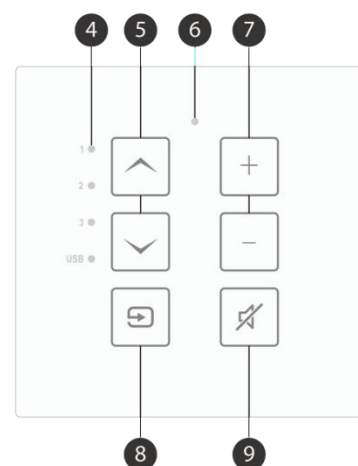

This wall controller enables users to adjust volume, select music sources, mute audio, and route local audio input directly into the public address system. It supports seamless integration with the audio matrix system and allows multiple control points across different zones.

#### Features

- Wall-mounted touch control panel for multi-zone PA system operation.
- Tempered glass front panel available in black or white finish.
- Intuitive control of volume, music source selection, and audio mute functions.
- Supports local audio input routing into the main PA system.
- Direct local audio connection via external input interface.
- Compatible with audio matrix system for centralized control.
- One matrix system supports up to 5 wall-mounted control panels.
- One control panel can be assigned per zone for distributed operation.

## Specifications

Model	MAG505S
Power Supply	24VDC
MAX. Connection Length	500m
Connection	RJ45
Mounting Depth	38mm
Dimensions	86mm×86mm×38mm
Weight	128g

## Front / Rear Panel

Rear panel

1. DC 24V output
2. Local audio input
3. RJ45 connector
4. Audio channel indication
5. Audio channel selector

Front panel

6. System busy indicator
7. Volume
8. Local input selector
9. Mute