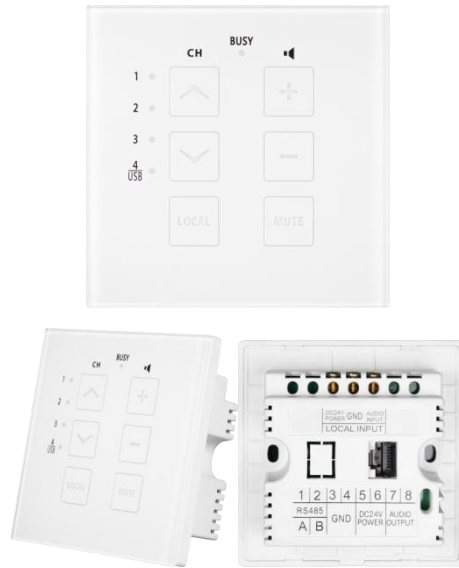

### Touch Screen Volume Control

#### Description

The MAG505S Touch Screen Volume Control is a user-friendly zone control panel designed for professional multi-zone audio distribution systems. Featuring a minimalist design with tempered glass panels available in black or white finishes, it provides intuitive control for daily audio operation.

This wall controller enables users to adjust volume, select music sources, mute audio, and route local audio input directly into the public address system. It supports seamless integration with the audio matrix system and allows multiple control points across different zones.

#### Features

- Wall-mounted touch control panel for multi-zone PA system operation.
- Tempered glass front panel available in black or white finish.
- Intuitive control of volume, music source selection, and audio mute functions.
- Supports local audio input routing into the main PA system.
- Direct local audio connection via external input interface.
- Compatible with audio matrix system for centralized control.
- One matrix system supports up to 5 wall-mounted control panels.
- One control panel can be assigned per zone for distributed operation.